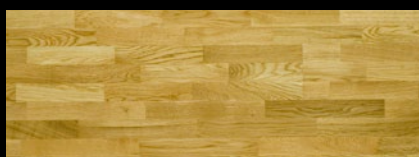

KARELIA HARDWOOD FLOOR FAVOURITES FROM WELCO

Oak Full Plank Stonewashed Gold

Oak Full Plank Stonewashed Platinum

Aged Oak Full Plank Silky

Aged Oak Full Plank Stonewashed Ivory

FULL PLANK

Oak Full Plank 5.4" Story Brushed Antique

KARELIA HARDWOOD FLOOR FAVOURITES FROM WELCO

Oak Full Plank 5.4" Natur Vanilla Matt

Ash Full Plank 5.4" Country Vanilla Matt

Oak Full Plank 5.4" Black Pepper

Oak Full Plank 5.4" Rock Salt

Oak Full Plank 5.4" Oregano

Oak Full Plank 5.4" Story Country Vintage Silky

Oak Full Plank 5.4" Story Brushed Antique

Oak Full Plank 5.4" Stonewashed Ivory

Oak Full Plank 5.4" Stonewashed Ebony

Iroko Full Plank 5.4"

Oak Natural 3-strip