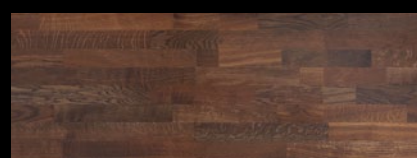

KARELIA HARDWOOD FLOOR FAVOURITES FROM WELCO

Oak Full Plank Stonewashed Gold

Oak Full Plank Stonewashed Platinum

Aged Oak Full Plank Silky

Aged Oak Full Plank Stonewashed Ivory

FULL PLANK

Oak Full Plank 5.4" Story Brushed Antique

Oak Full Plank 5.4" Story Country Vintage Silky

Oak Full Plank 5.4" Story Brushed Antique

Oak Full Plank 5.4" Stonewashed Ivory

Oak Full Plank 5.4" Stonewashed Ebony

Iroko Full Plank 5.4"

Oak Natural 3-strip

Oak Black Pepper 3-strip

Oak Oregano 3-strip

Oak Curry 3-strip

Oak Rock Salt 3-strip

Euromaple Classic 3-strip

Cherry Country 3-strip

Smoked Oak Matt 3-strip

Red Oak Standard 3-strip

Oak Full Plank Stonewashed Gold

Oak Full Plank Stonewashed Platinum

Aged Oak Full Plank Stonewashed Ivory

Aged Oak Full Plank Silky

Due to the printing technology employed, the colours in the brochure may not look the same as the natural colour tones of the actual product. These pictures are illustrative and larger floor areas may contain colour variations and characteristics that are natural to the selection but which cannot be portrayed in small, sample images. We reserve the right to make changes.