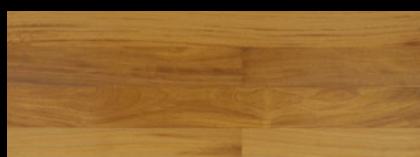

Oak Full Plank 5.4" Story Country Vintage Silky

Oak Full Plank 5.4" Story Brushed Antique

Oak Full Plank 5.4" Stonewashed Ivory

Oak Full Plank 5.4" Stonewashed Ebony

Iroko Full Plank 5.4"

Oak Natural 3-strip