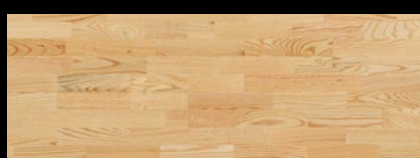

Red Oak Standard 3-strip