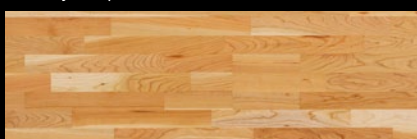

KARELIA HARDWOOD FLOOR FAVOURITES FROM WELCO

Oak Full Plank Stonewashed Gold

Oak Full Plank Stonewashed Platinum

Aged Oak Full Plank Silky

Aged Oak Full Plank Stonewashed Ivory

FULL PLANK

Oak Full Plank 5.4" Story Brushed Antique

Oak Full Plank 5.4" Story Country Vintage Silky

Oak Full Plank 5.4" Black Pepper

Oak Full Plank 5.4" Oregano

Oak Full Plank 5.4" Rock Salt

Oak Full Plank 5.4" Stonewashed Ebony

Oak Full Plank 5.4" Stonewashed Ivory

Oak Full Plank 5.4" Natur Vanilla Matt

Ash Full Plank 5.4" Country Vanilla Matt

Iroko Full Plank 5.4"

3-STRIP

Smoked Oak Matt 3-strip

Oak Black Pepper 3-strip

Oak Oregano 3-strip

Oak Rock Salt 3-strip

Oak Curry 3-strip

Oak Natural 3-strip

Red Oak Standard 3-strip

Cherry Country 3-strip

Euromaple Classic 3-strip

Due to the printing technology employed, the colours in the brochure may not look the same as the natural colour tones of the actual product. These pictures are illustrative and larger floor areas may contain colour variations and characteristics that are natural to the selection but which cannot be portrayed in small, sample images. We reserve the right to make changes.