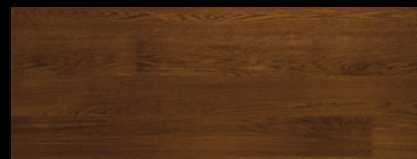

Oak Full Plank 5.4" Natur Vanilla Matt

Ash Full Plank 5.4" Country Vanilla Matt

Iroko Full Plank 5.4"

3-STRIP

Smoked Oak Matt 3-strip

Oak Black Pepper 3-strip

Oak Oregano 3-strip

Oak Rock Salt 3-strip

Oak Curry 3-strip

Oak Natural 3-strip

Red Oak Standard 3-strip

Cherry Country 3-strip

Euromaple Classic 3-strip

Due to the printing technology employed, the colours in the brochure may not look the same as the natural colour tones of the actual product. These pictures are illustrative and larger floor areas may contain colour variations and characteristics that are natural to the selection but which cannot be portrayed in small, sample images. We reserve the right to make changes.

KARELIA HARDWOOD FLOOR FAVOURITES FROM WELCO

Oak Full Plank 5.4" Natur Vanilla Matt

Ash Full Plank 5.4" Country Vanilla Matt

Oak Full Plank 5.4" Black Pepper

Oak Full Plank 5.4" Rock Salt

Oak Full Plank 5.4" Oregano