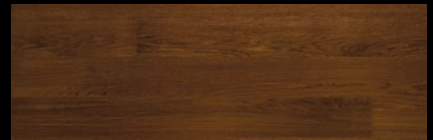

Oak Full Plank 5.4" Black Pepper