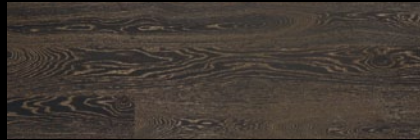

KARELIA HARDWOOD FLOOR FAVOURITES FROM WELCO