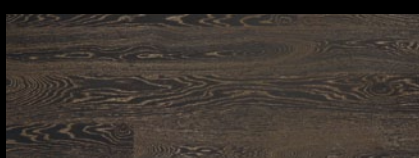

Oak Full Plank 5.4" Story Country Vintage Silky

Oak Full Plank 5.4" Story Brushed Antique

Oak Full Plank 5.4" Stonewashed Ivory

Oak Full Plank 5.4" Stonewashed Ebony

Iroko Full Plank 5.4"

Oak Natural 3-strip

Oak Black Pepper 3-strip

Oak Oregano 3-strip

Oak Curry 3-strip

Oak Rock Salt 3-strip

Euromaple Classic 3-strip

Cherry Country 3-strip

Smoked Oak Matt 3-strip

Red Oak Standard 3-strip

Oak Full Plank Stonewashed Gold

Oak Full Plank Stonewashed Platinum

Aged Oak Full Plank Stonewashed Ivory

Aged Oak Full Plank Silky

Due to the printing technology employed, the colours in the brochure may not look the same as the natural colour tones of the actual product. These pictures are illustrative and larger floor areas may contain colour variations and characteristics that are natural to the selection but which cannot be portrayed in small, sample images. We reserve the right to make changes.