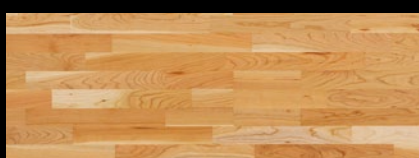

Cherry Country 3-strip