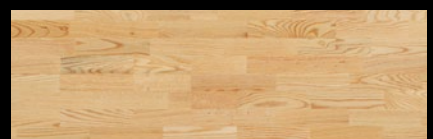

Red Oak Standard 3-strip