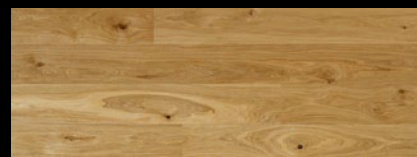

KARELIA HARDWOOD FLOOR FAVOURITES FROM WELCO

Oak Full Plank 5.4" Natur Vanilla Matt

Ash Full Plank 5.4" Country Vanilla Matt

Oak Full Plank 5.4" Black Pepper

Oak Full Plank 5.4" Rock Salt

Oak Full Plank 5.4" Oregano

Oak Full Plank 5.4" Story Country Vintage Silky

Oak Full Plank 5.4" Story Brushed Antique

Oak Full Plank 5.4" Stonewashed Ivory

Oak Full Plank 5.4" Stonewashed Ebony

Iroko Full Plank 5.4"

Oak Natural 3-strip